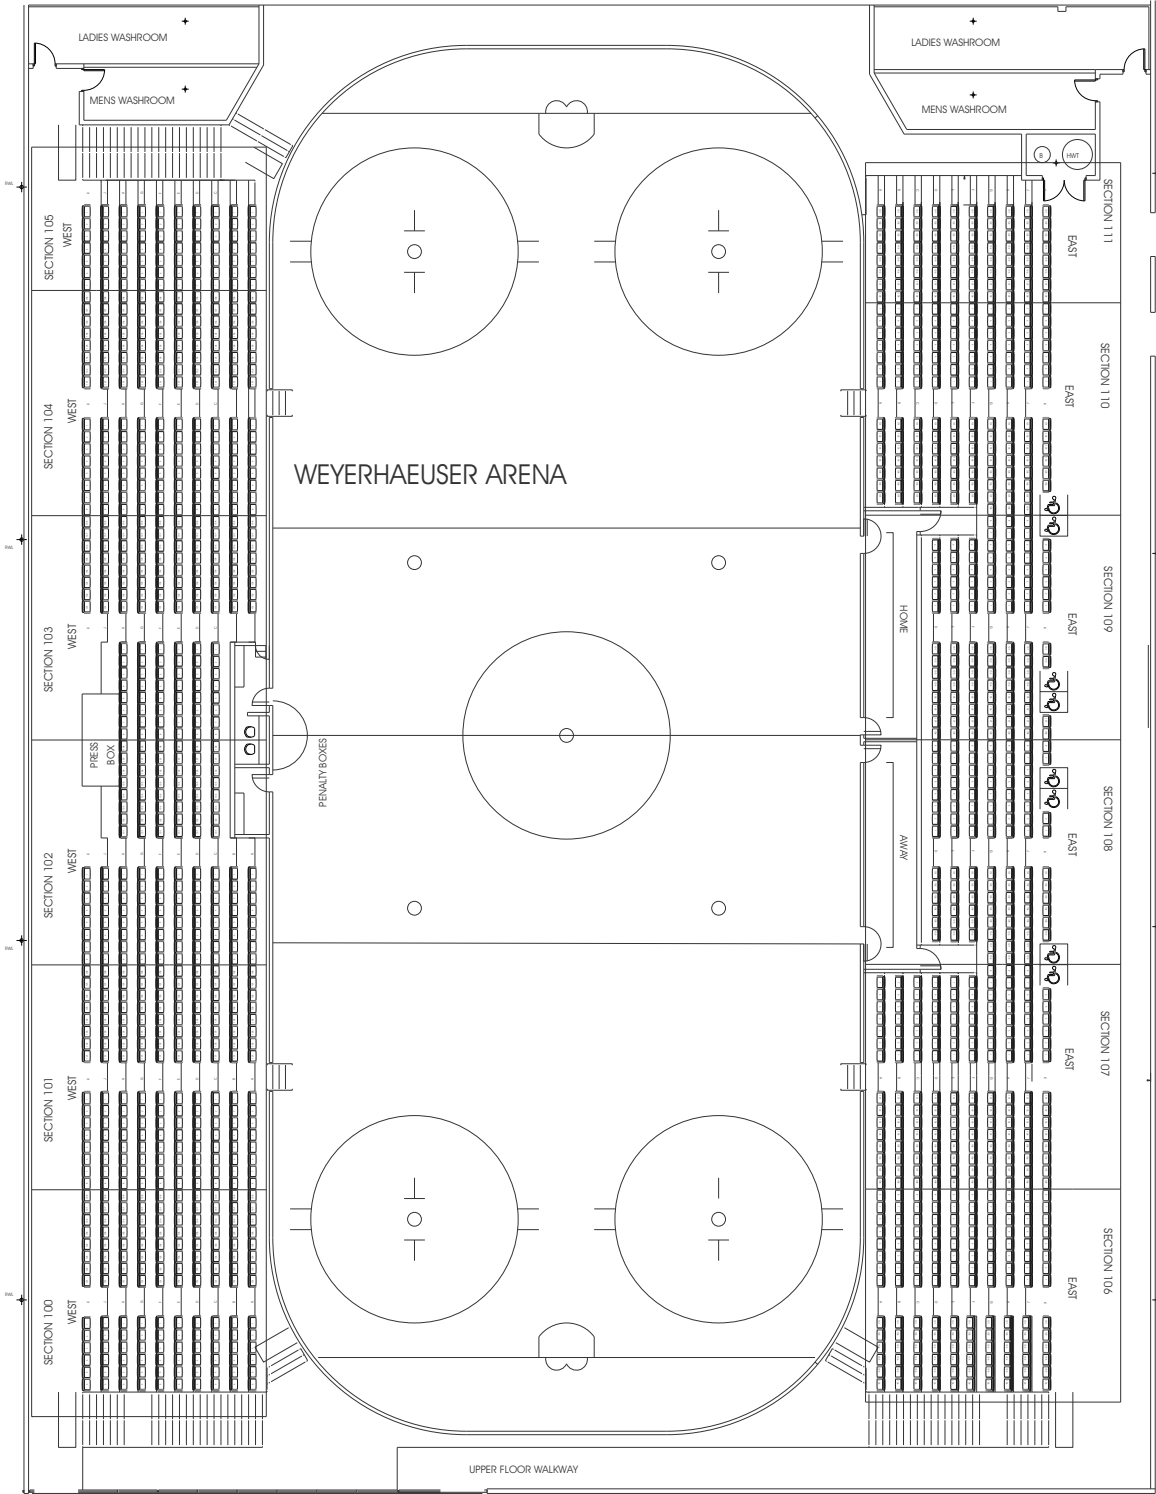

ZAMBONI ROOM

FRONT LOUNGE

WEYERHAEUSER ARENA
SEATING PLAN